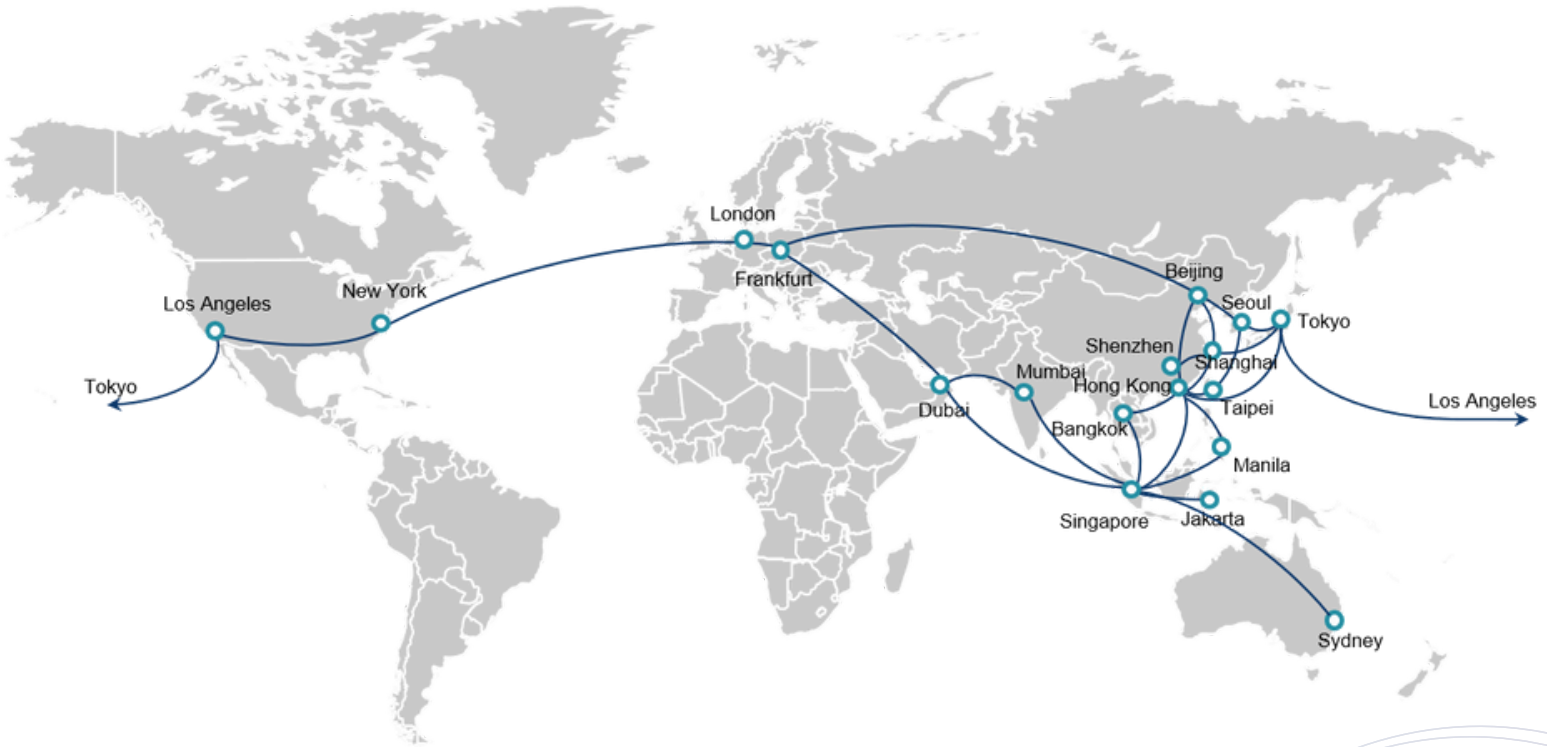

FACT ABOUT US

16 + Years of Experience

30 + Data Centers

100 + Network PoPs
Including 60+ PoPs in China

300 + Global Cities Coverage

1,500 + Global Customers

10,000 + MPLS/SD-WAN Client Sites

Enterprise Network

60+ PoPs in Mainland China with N*100G internet access capabilities

Major Cities Highlight:
Beijing, Shanghai, Guangzhou, Shenzhen, Tianjin, Chongqing, Chengdu, Shenyang, Dongguan, Xian, Nanjing, Kunshan, Hefei, Hangzhou, Changzhou, Wuhan, Dalian, Guiyang, Suzhou, Wuxi, Changsha, Qingdao, Xiamen, Shijiazhuang, Zhengzhou, Zhongshan, Zhuhai, Foshan, Fuzhou, Nanchang, Changchun and more

Cypresstel is a carrier-neutral service provider that offers comprehensive connectivity solutions from China to the world. Our strong backbone network covers over 300 cities, and we have a robust China cross-border network along with extensive resources in Southeast Asia. We are committed to meeting all your connectivity needs with our reliable services.

WHY CHOOSE US

EXTENSIVE NETWORK COVERAGE

We've built an extensive network infrastructure comprising of over 100 Network PoPs that span across 300+ global cities. Our presence in China is particularly strong with over 60 PoPs, which ensures consistent and hassle-free communication for our customers.